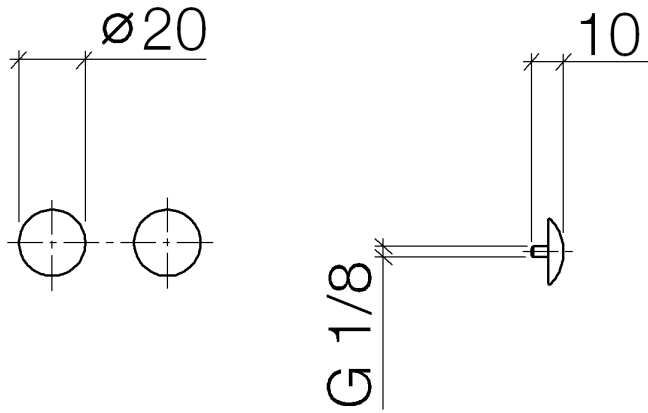

Decorative caps for Perfecto - Brushed Platinum

IMO

12 801 970

• 1 pair

Including retaining screws available under order no.
12 800 970-FF

Fits: IMO, LULU, MADISON, MEM, TARA,
CL.1, LISSÉ, VAIA, META, CYO

	Brushed Platinum	12 801 970-06
	Chrome	12 801 970-00
	Platinum	12 801 970-08
	Durabress (23kt Gold)	12 801 970-09
	Dark Chrome	12 801 970-19
	Light Gold	12 801 970-26
	Brushed Light Gold	12 801 970-27
	Brushed Durabress (23kt Gold)	12 801 970-28
	Matte Black	12 801 970-33
	Brushed Bronze	12 801 970-42
	Brushed Champagne (22kt Gold)	12 801 970-46
	Champagne (22kt Gold)	12 801 970-47
	Brushed Chrome	12 801 970-93
	Brushed Dark Platinum	12 801 970-99

12 801 970

Decorative caps for Perfecto - Brushed Platinum

IMO

12 801 970

Parts for other finishes can be found here: [Chrome](#)

Spare parts list

No.	Item Number	Name	Quantity used	Delivery time
1	09 30 30 060-06	screw	2	10